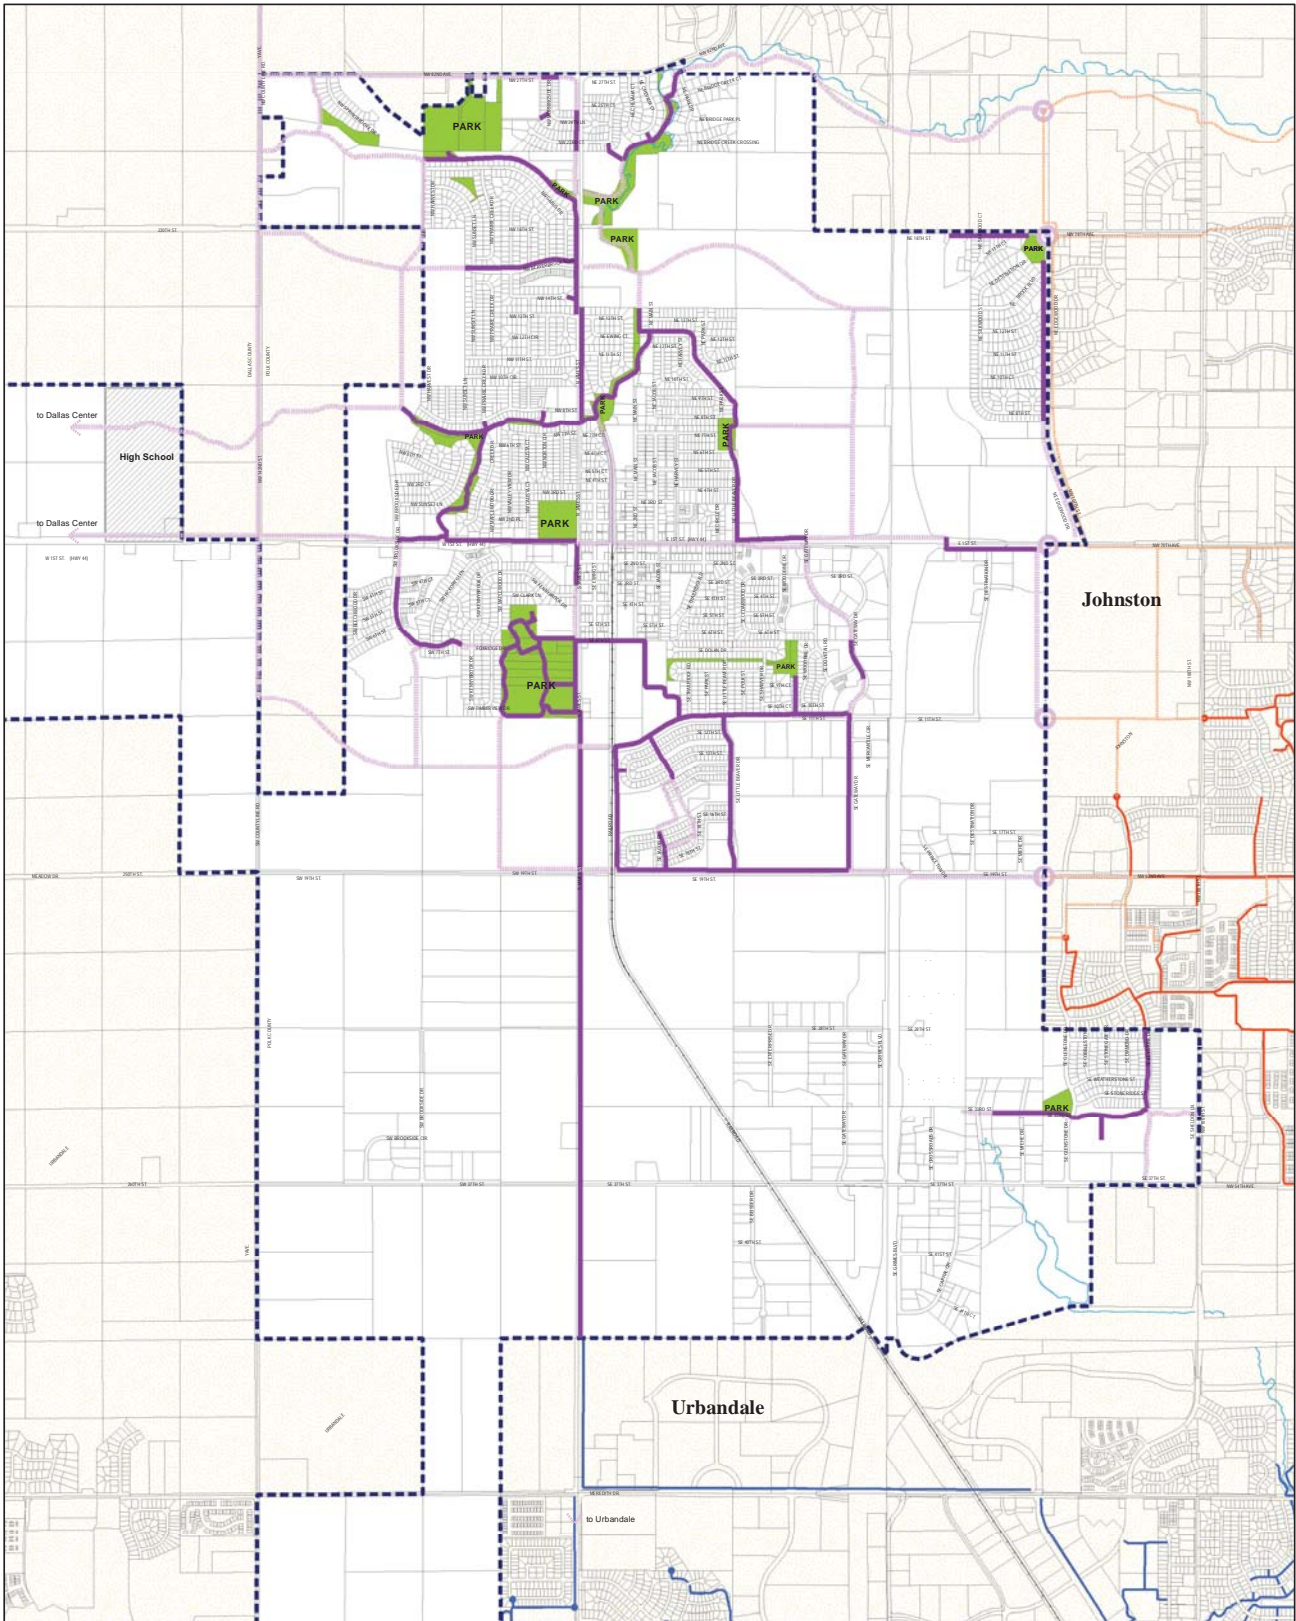

# City of Grimes, Iowa Parks and Trail System

City Limits	Existing Grimes Trails	End Johnston Trail
Property Lines	Future Grimes Trails	End Urbandale Trail
High School	Existing Johnston Trails	Future Connection
Rivers & Streams	Future Johnston Trails	
Railroad	Existing Urbandale Trails	
PARK		