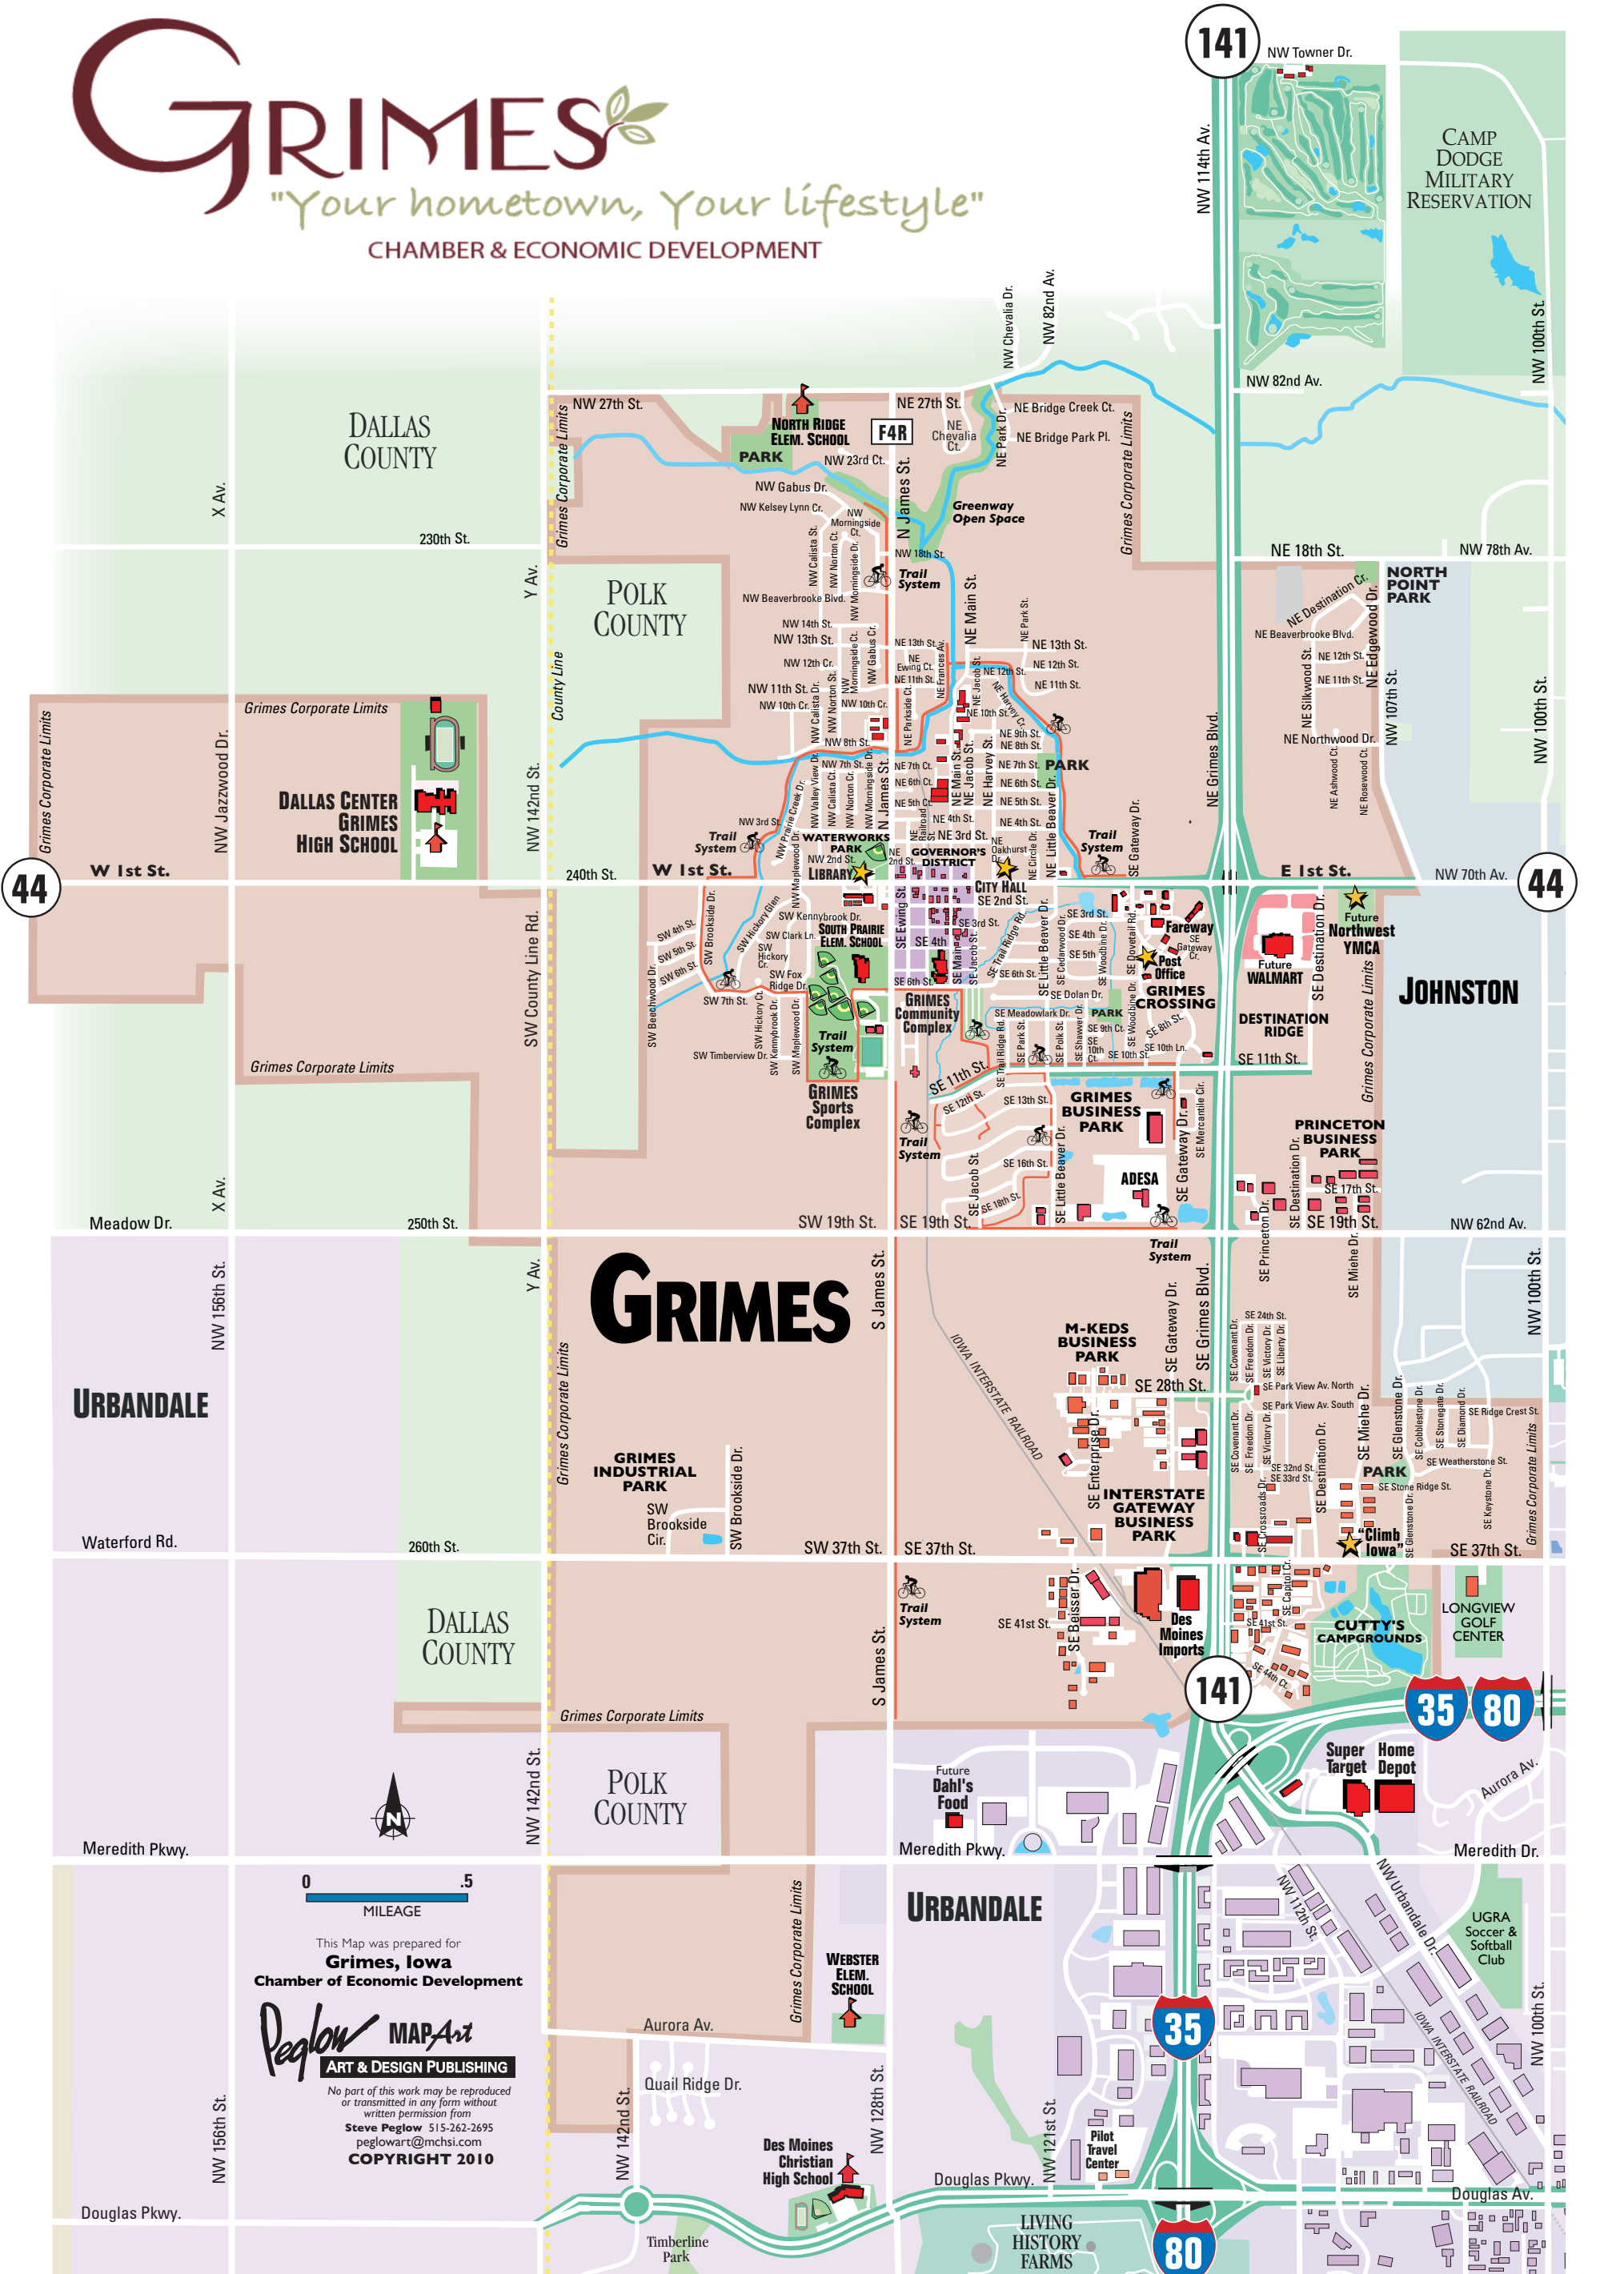

GRIMES

"Your hometown, Your lifestyle"

CHAMBER & ECONOMIC DEVELOPMENT

0 .5
MILEAGE

This Map was prepared for
Grimes, Iowa
Chamber of Economic Development

Peglow MAP ART
ART & DESIGN PUBLISHING

No part of this work may be reproduced
or transmitted in any form without
written permission from
Steve Peglow 515-262-2695
peglowart@mchsi.com
COPYRIGHT 2010

141

44

44

141

35 80

35

80